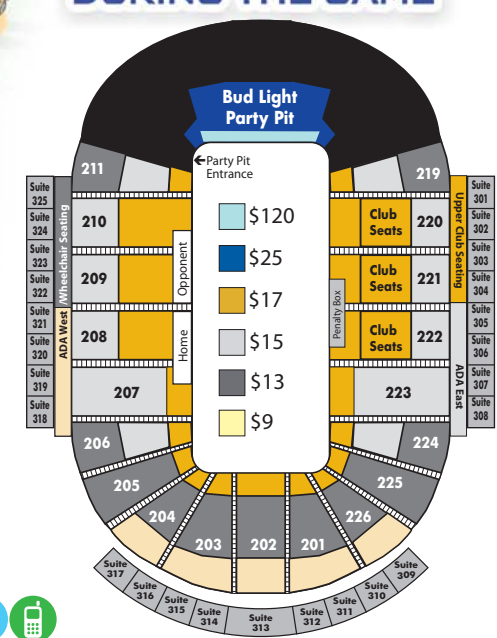

**ALL BUD LIGHT PARTY PIT TICKETS
INCLUDE COMPLIMENTARY
BEER, POPCORN & SODA
DURING THE GAME**

- ▲ CHOOSE YOUR GAMES – USE THE TICKETS IN ANY QUANTITY FOR ANY GAME.
- ▲ IF YOU WOULD LIKE TO SIT IN A CERTAIN SECTION, ROW AND SEAT, YOU MAY CHOOSE YOUR GAMES IN ADVANCE. (BASED ON AVAILABILITY)
- ▲ 15% DISCOUNT IN THE TEAM STORE.
- ▲ INVITATION TO PRE-SEASON AND END-OF-YEAR PARTIES.

30 GAME FLEX PACK

Seat	Full Price	Your Price	Savings
\$120	\$3,600	\$3,000	\$600
\$25	\$750	\$600	\$150
\$17	\$510	\$390	\$120
\$15	\$450	\$342	\$108
\$13	\$390	\$294	\$96
\$9	\$270	\$240	\$30

15 GAME FLEX PACK

Seat	Full Price	Your Price	Savings
\$120	\$1,800	\$1,600	\$150
\$25	\$375	\$300	\$75
\$17	\$255	\$210	\$45
\$15	\$225	\$195	\$30
\$13	\$195	\$165	\$30
\$9	\$135	\$120	\$15

8 GAME FLEX PACK

Seat	Full Price	Your Price	Savings
\$120	\$960	\$880	\$80
\$25	\$200	\$160	\$40
\$17	\$136	\$120	\$16
\$15	\$120	\$112	\$8
\$13	\$104	\$96	\$8
\$9	\$72	\$64	\$8